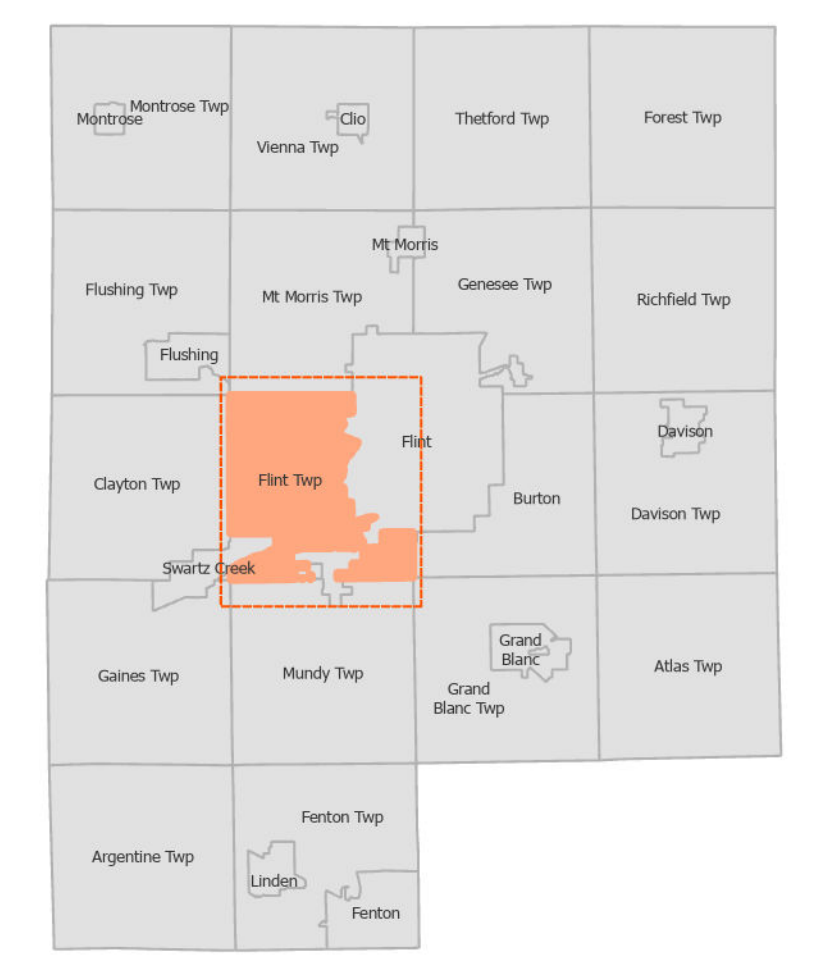

Area for Each Polling Location

- West Flint Church of the Nazarene – 2254 S Dye Rd
- Living Word Church – 6325 Calkins Rd
- Central Church of the Nazarene (Peak Bldg) – G-1205 W Bristol Rd
- Precincts
- Polling Location
- Precinct Number
- 36 Section Number