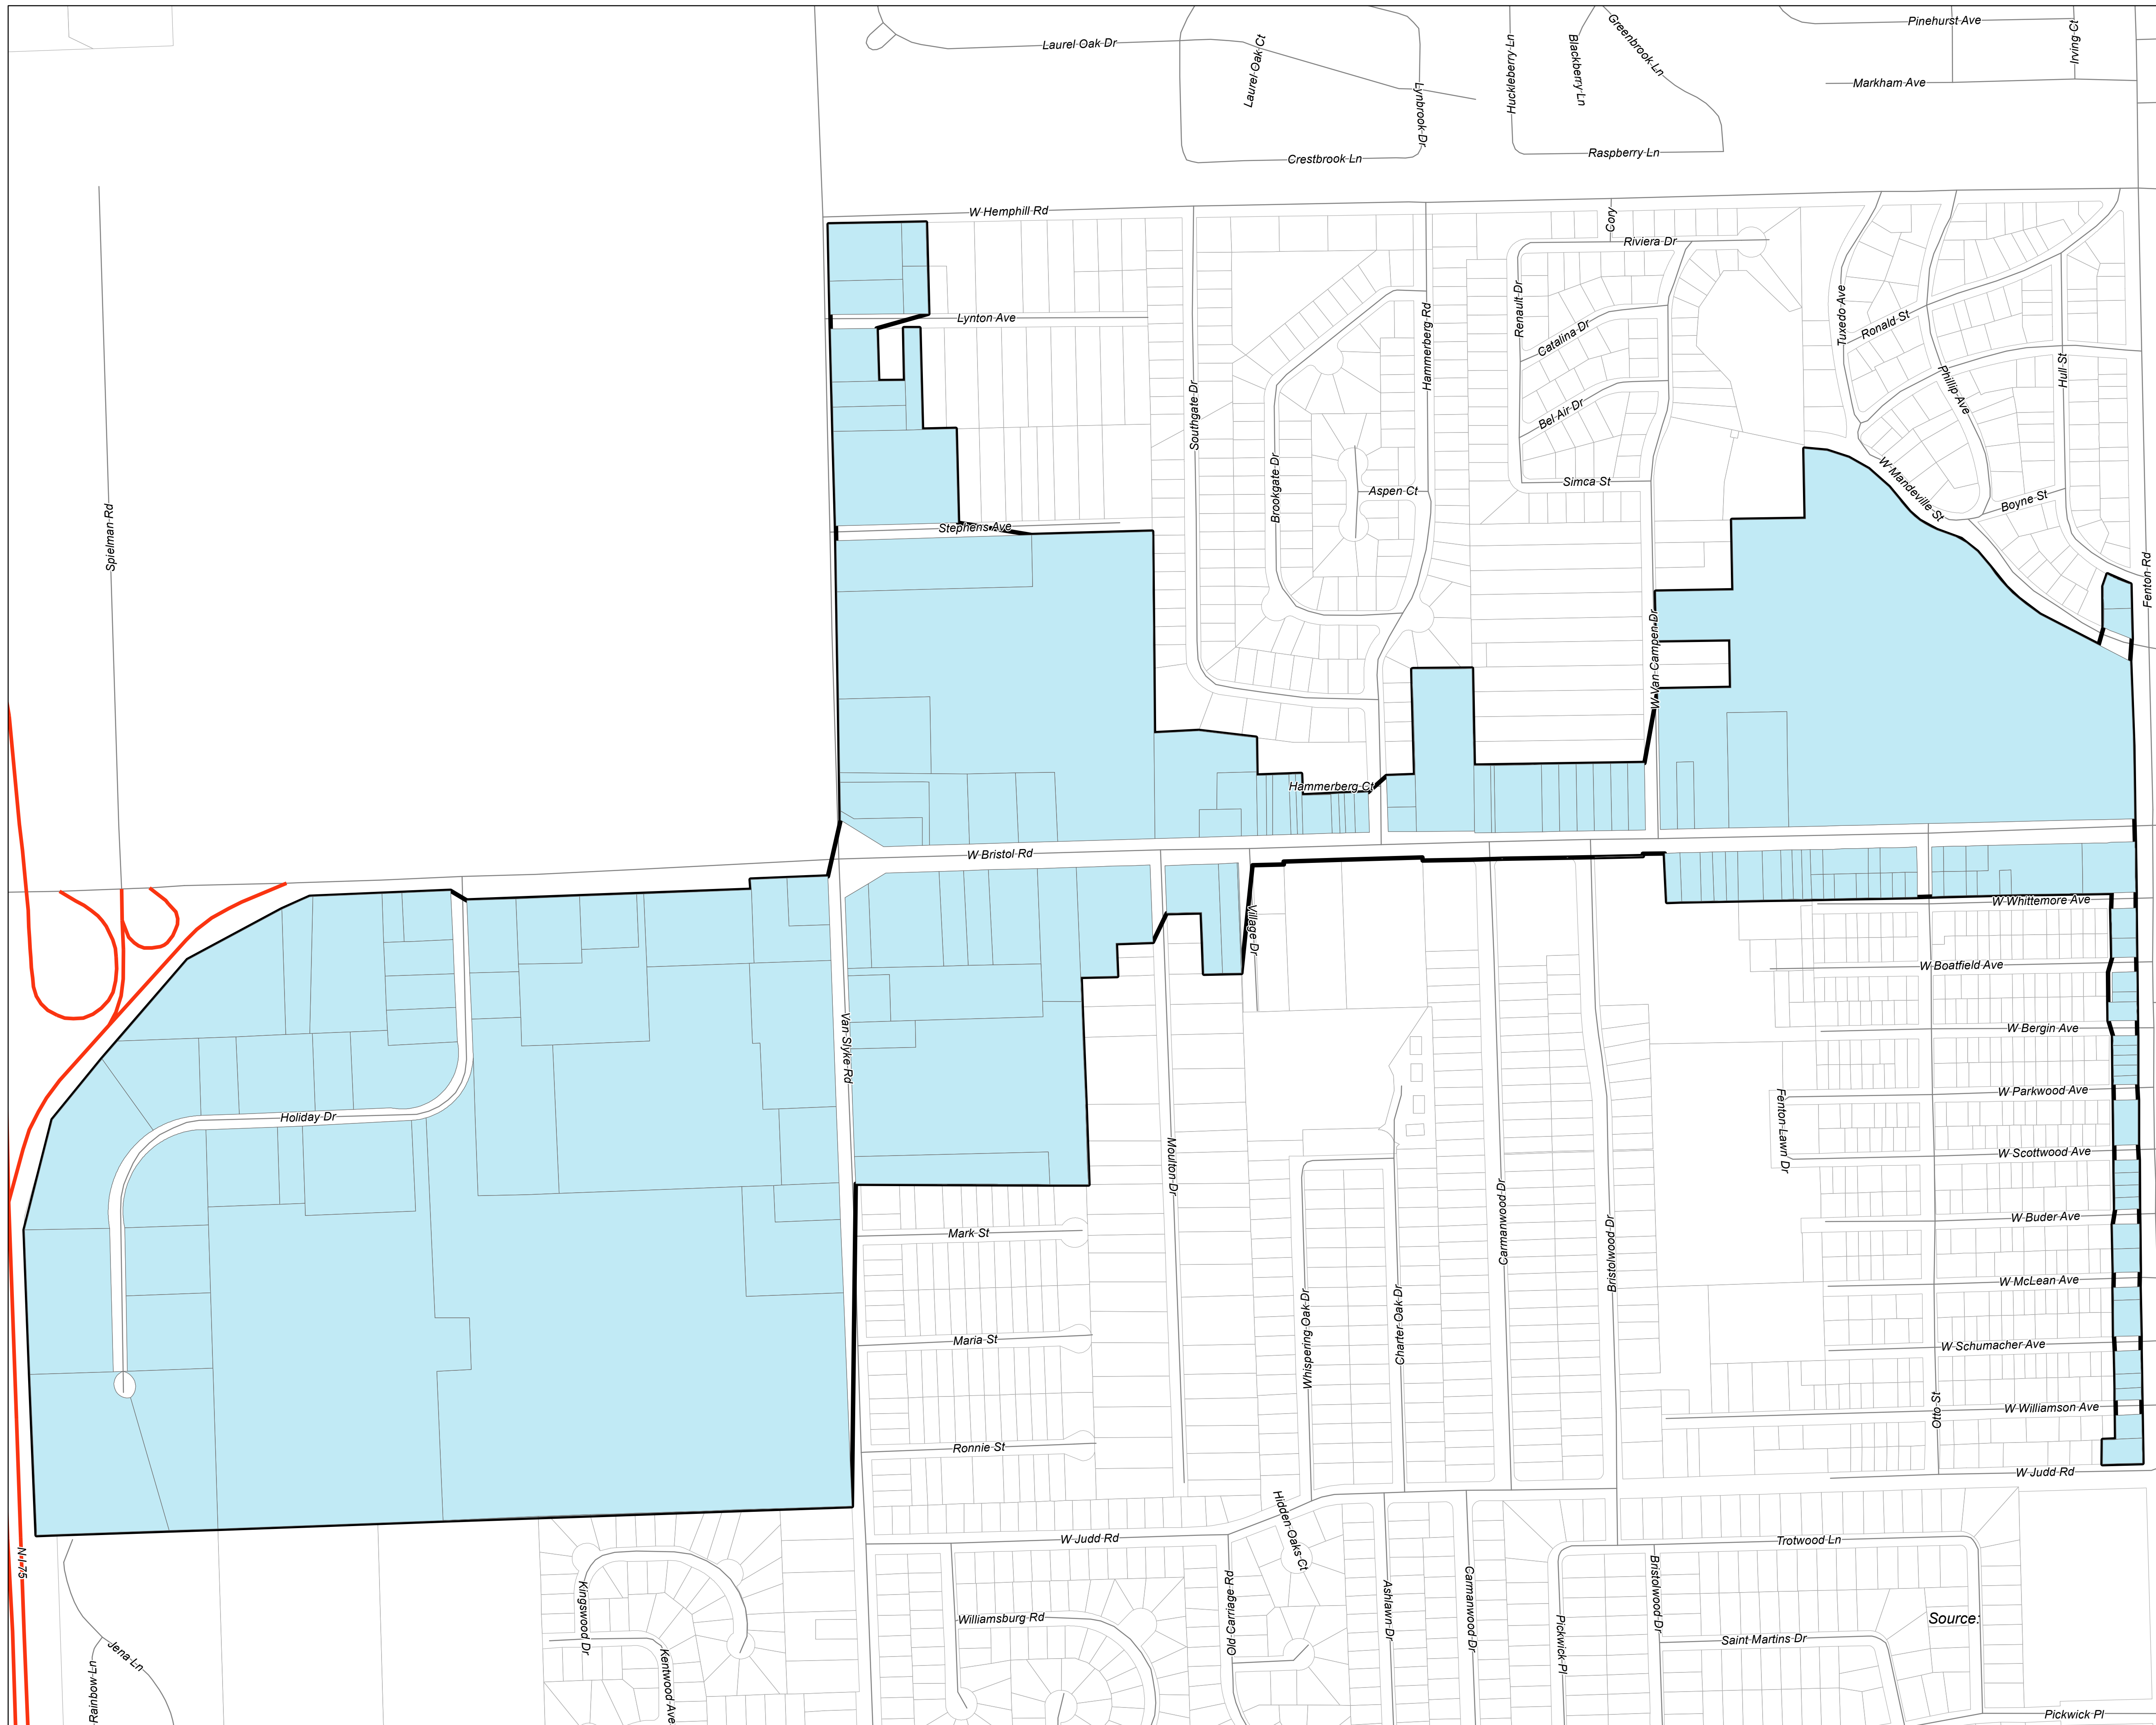

Flint Township

Bristol Road CIA Boundary Map

Legend

-  Flint Twp Bristol CIA Parcels
-  Bristol Road CIA Boundary
-  Highways
-  Roadways

Source: Genesee County, GIS Department

Date: 11/22/2017

**ROWE PROFESSIONAL
SERVICES COMPANY**
540 S. Saginaw Street, Suite 200
Flint, MI 48502